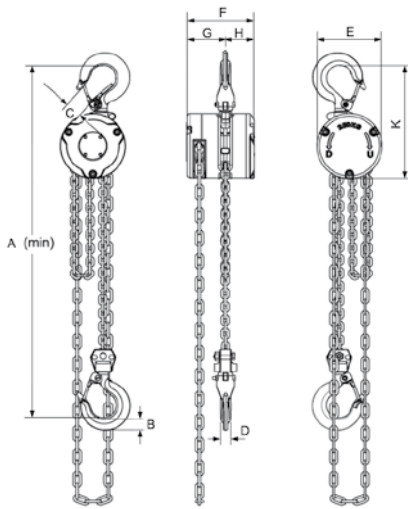

ROTATING HOOK - EASY TO MAINTAIN

The standard equipment includes forged lifting and load hooks made from age-resistant high-alloy tempered steel, which open when overloaded without breaking. The hooks can be rotated through 360 degrees and are fitted with robust safety catches.

*Mini
but mighty!*

**LIFT & POSITION
FROM ANY ANGLE**

Technical data YaleMINI 360

Model	Art.-No.	Capacity kg	Number of chain falls	Chain dimensions d x p in mm/ design	Lifting height m	Lift per 1 m hand chain overhaul mm	Handle pull at WLL daN	Weight kg
YaleMINI 360 250	192084199	250	1	3x9 - T	3.0	40	25	2.9
YaleMINI 360 500	192084200	500	1	4x12 - T	3.0	25	24	4.3
YaleMINI 360 250	192087582	250	1	3x9 - T	6.0	40	25	4.5
YaleMINI 360 500	192087584	500	1	4x12 - T	6.0	25	24	6.3
YaleMINI 360 250	192087585	250	1	3x9 - T	10.0	40	25	6.7
YaleMINI 360 500	192087586	500	1	4x12 - T	10.0	25	24	9.0

Dimensions YaleMINI 360

Modell	YaleMINI 360 250	YaleMINI 360 500
A min., mm	245	285
B, mm	17	22
C, mm	21	23
D, mm	13	18
E, mm	84	104
F, mm	87	101
G, mm	51	58
H, mm	36	43
K, mm	150	175

360°
**EXPERIENCE THE
 ADVANTAGE OF 360°**